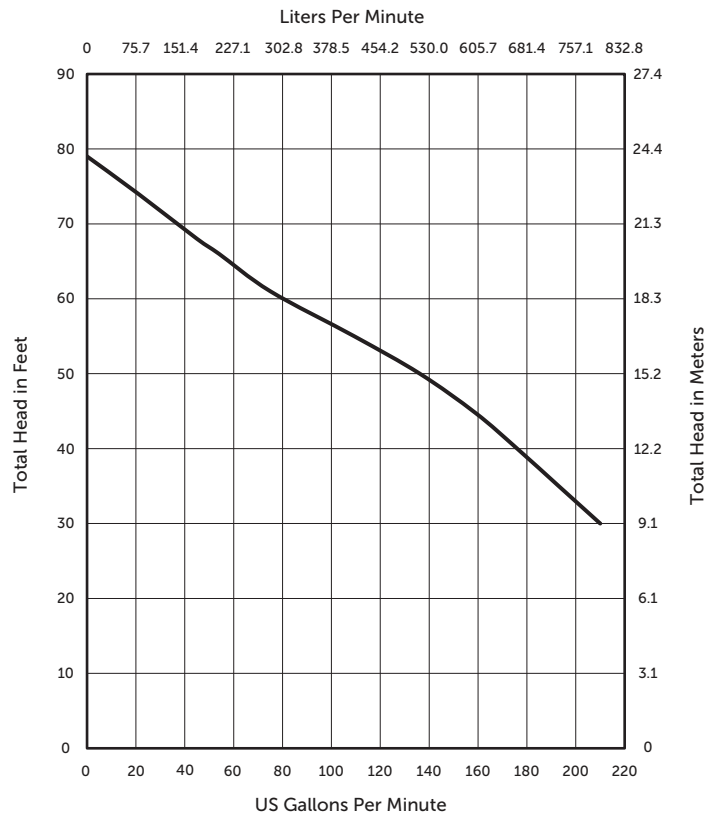

LEH200-Series

Motor

- Class B, oil-filled, and hermetically sealed
- Overload protection:
  - 1-phase embedded in windings automatically reset once cooled
  - 3-phase in control panel
- Rotor shaft: 303 Stainless Steel
- Upper and lower ball bearings
- Quick-connect power cord

Impeller

- Cast iron, 2 vane closed
- Capable of passing 2" solids

Dual Shaft Seal

- Upper: Unitized silicon carbide
- Lower: Viton® double lip

External Construction

- Heavy gray cast iron class 25 or better
- Powder coated
- Fasteners 300 series stainless steel

Dimensional Data

Weight: LEH202M: 95 lbs

Height: 21"

Major Width: 13"

Maximum Fluid Temperature:

104°F, 40°C Continuous Duty

140°F, 60°C Intermittent

Performance Curve

2 hp, 3450 RPM, 30' Minimum Head Required

All Models

MODEL	VOLTS	PHASE	AMPS	DISCHARGE
1-Phase				
LEH202M2-2	230	1	18A	2" Flanged
LEH202M3-2	230	1	18A	3" Flanged
3-Phase				
LEH203M2-2	208/230	3	13.2A	2" Flanged
LEH203M3-2	208/230	3	13.2A	3" Flanged
LEH204M2-2	440-480	3	6.6A	2" Flanged
LEH204M3-2	440-480	3	6.6A	3" Flanged
LEH205M2-2	575	3	5.5A	2" Flanged
LEH205M3-2	575	3	5.5A	3" Flanged

NOTE: 25' cord standard on all models. 3-phase models require panel for automatic operation. See sewage accessories literature for complete information on all simplex and duplex controls. 35' and 50' cord options available.