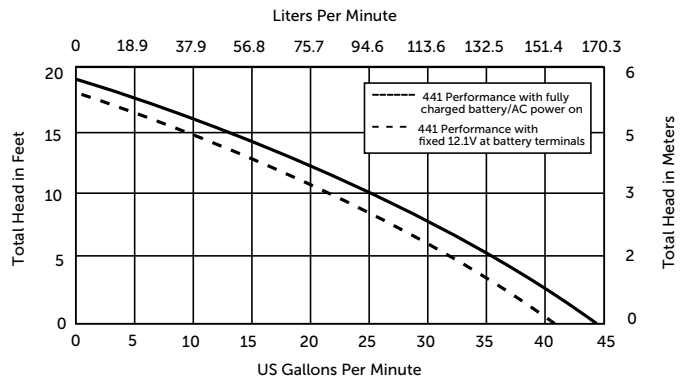

innovate. evolve.

Model 441-10A

Features

- 2 Different modes charge and maintain your battery at peak performance
 - 10A bulk charging mode
 - 5A maintenance cycle charging mode
- Charger automatically switches to maintenance mode when battery is charged
- 10A charging is time limited to 19 hours, to prevent overcharging
- Charger monitors maintenance charge cycle to identify aging batteries with damaged cells or reduced capacity. Alarm will sound to notify user for battery replacement
- 7 LEDs transmit critical system information at a glance
- Easy wiring, all connections are made via quick-disconnect tabs on a single wiring harness
- Battery voltage displayed on charger
- Reverse battery alarm
- Short circuit protection
- Fully assembled compact float switch

Charger compatible with Group 27 or 31, AGM, Gel, and Wet cell batteries (battery not included with system)

Charger Specifications

Input: 120 VAC at 50/60 Hz, 3A

Output: 12 VDC, 10A

Note: Battery life will vary based on number of pump cycles, length of cycle time and pumping head. Under a continuous run condition, the Group 31 battery will last up to 4.25 hours. Under a cycling condition, (10 gallons per pump cycle at 10' of lift, 4 cycles per hour) the Group battery 31 will last up to 6 days.

Performance Curve

Controller Display

Typical Installation Diagram

Specifications subject to change without notice.

Copyright © Liberty Pumps, Inc. 2021 All rights reserved. LLIT006783-R01/21

Liberty Pumps - 7000 Apple Tree Avenue - Bergen, New York 14416
Phone 800-543-2550 - Fax 585-494-1839 - www.LibertyPumps.com