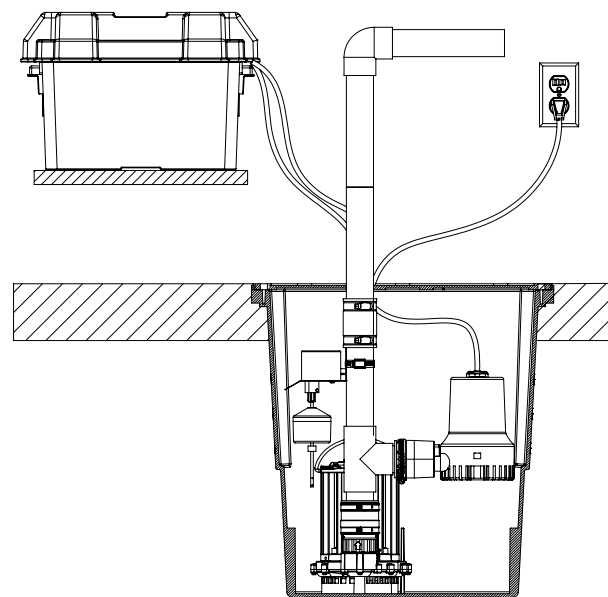

Performance Curve

Controller Display

Typical Installation Diagram

Specifications subject to change without notice.

Copyright © Liberty Pumps, Inc. 2021 All rights reserved. LLIT006783-R01/21

Liberty Pumps - 7000 Apple Tree Avenue - Bergen, New York 14416
Phone 800-543-2550 - Fax 585-494-1839 - www.LibertyPumps.com