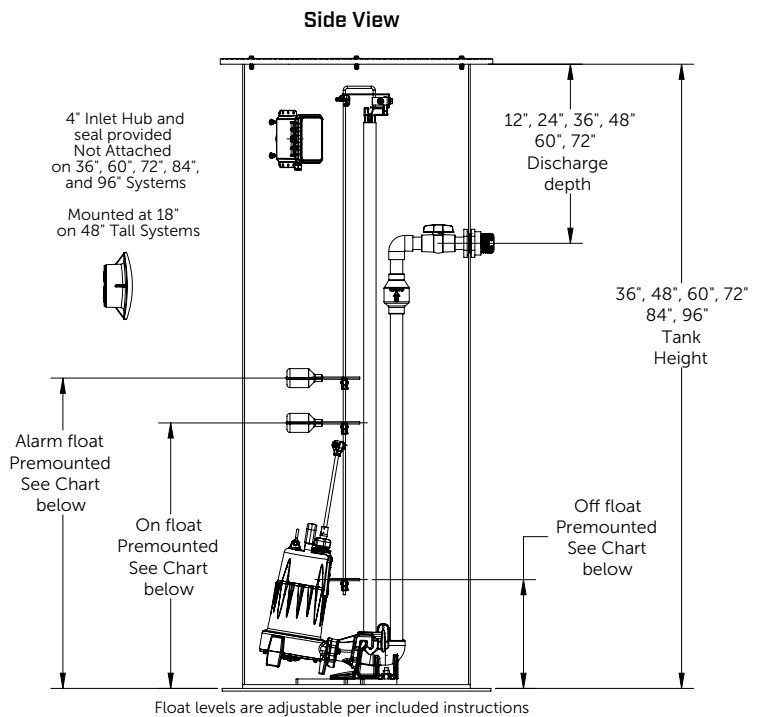

3000-Series

Simplex Grinder Package

Liberty Pumps®

A Family and Employee Owned Company

Factory Assembled 2 hp Grinder Pump 30" Diameter System

Features

- Pre-mounted floats for pump control and alarm
- 4" Fiberglass hub with 4" rubber pipe seal
- 1-1/4" Discharge
- Factory pre-assembled guide rail system
- Integral check valve
- Galvanized guide rail pipe (stainless optional)
- Factory pre-assembled schedule 80 PVC discharge piping with ball valve
- Fiberglass basin with anti-flotation collar
- Structural foam cover - 1000 lb. load rating (steel optional)
- All stainless steel supports and brackets pre-mounted
- NEMA 4X junction box for electrical connections, pre-mounted
- Stainless steel chain for pump lift-out

(See LSG or LSGX-Series literature for complete pump specifications.)

Dimensional Data

Performance Curves

60 Hz, 3450 RPM

Galvanized guide rails standard. For stainless steel rails, add "S" to model number. Example: 3072LSG24-S
 For steel cover option, add "-SC" suffix to model number. Example: (steel) 3072LSG24-SC

Factory Set Control Levels

MODEL	OFF LEVEL	ON LEVEL	ALARM LEVEL	VOLUME PER PUMP CYCLE	TOTAL BASIN CAPACITY
3036	9.5" (24 cm)	16.5" (42 cm)	24.5" (62 cm)	21 gal (79 liters)	110 gal (416 liters)
3048	9.5" (24 cm)	16.5" (42 cm)	24.5" (62 cm)	21 gal (79 liters)	147 gal (556 liters)
3060	11.5" (29 cm)	28.5" (72 cm)	34.5" (88 cm)	52 gal (197 liters)	184 gal (696 liters)
3072	11.5" (29 cm)	32.5" (83 cm)	38.5" (98 cm)	64 gal (242 liters)	220 gal (832 liters)
3084	11.5" (29 cm)	34.5" (88 cm)	40.5" (103 cm)	70 gal (265 liters)	257 gal (972 liters)
3096	11.5" (29 cm)	38.5" (98 cm)	44.5" (113 cm)	83 gal (314 liters)	294 gal (1112 liters)