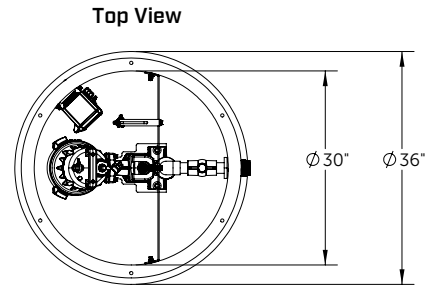

(See LSG or LSGX-Series literature for complete pump specifications.)

Dimensional Data

Performance Curves

60 Hz, 3450 RPM

Galvanized guide rails standard. For stainless steel rails, add "S" to model number. Example: 3072LSG24-S
 For steel cover option, add "-SC" suffix to model number. Example: (steel) 3072LSG24-SC

Factory Set Control Levels

MODEL	OFF LEVEL	ON LEVEL	ALARM LEVEL	VOLUME PER PUMP CYCLE	TOTAL BASIN CAPACITY
3036	9.5" (24 cm)	16.5" (42 cm)	24.5" (62 cm)	21 gal (79 liters)	110 gal (416 liters)
3048	9.5" (24 cm)	16.5" (42 cm)	24.5" (62 cm)	21 gal (79 liters)	147 gal (556 liters)
3060	11.5" (29 cm)	28.5" (72 cm)	34.5" (88 cm)	52 gal (197 liters)	184 gal (696 liters)
3072	11.5" (29 cm)	32.5" (83 cm)	38.5" (98 cm)	64 gal (242 liters)	220 gal (832 liters)
3084	11.5" (29 cm)	34.5" (88 cm)	40.5" (103 cm)	70 gal (265 liters)	257 gal (972 liters)
3096	11.5" (29 cm)	38.5" (98 cm)	44.5" (113 cm)	83 gal (314 liters)	294 gal (1112 liters)