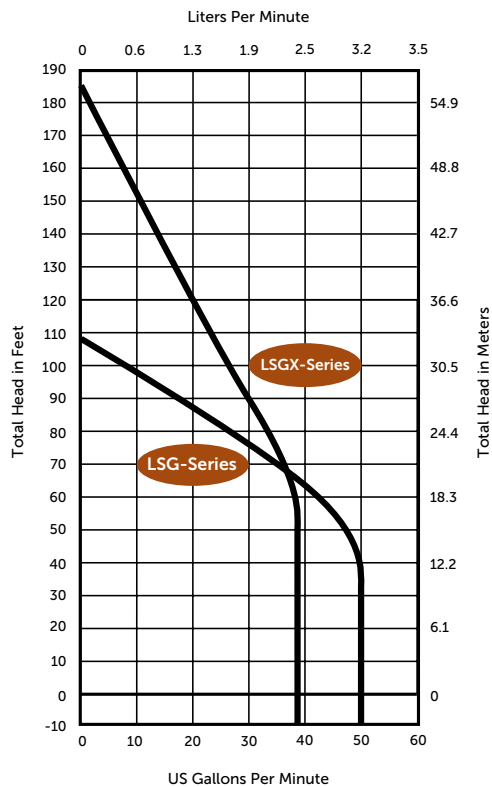

3000-Series

Simplex Grinder Package

Liberty Pumps®

A Family and Employee Owned Company

Factory Assembled 2 hp Grinder Pump 30" Diameter System

Features

- Pre-mounted floats for pump control and alarm
- 4" Fiberglass hub with 4" rubber pipe seal
- 1-1/4" Discharge
- Factory pre-assembled guide rail system
- Integral check valve
- Galvanized guide rail pipe (stainless optional)
- Factory pre-assembled schedule 80 PVC discharge piping with ball valve
- Fiberglass basin with anti-flotation collar
- Structural foam cover - 1000 lb. load rating (steel optional)
- All stainless steel supports and brackets pre-mounted
- NEMA 4X junction box for electrical connections, pre-mounted
- Stainless steel chain for pump lift-out

Available with
LSG or LSGX-Series

innovate. evolve.

3000-Series

Features

- 2 hp Grinder Pump
- Choose from single stage LSG or LSGX-Series pumps
- Available in a wide range of voltages
- 1-1/4" discharge
- 25' power cable length

(See LSG or LSGX-Series literature for complete pump specifications.)

Dimensional Data

Performance Curves

60 Hz, 3450 RPM

Galvanized guide rails standard. For stainless steel rails, add "S" to model number. Example: 3072LSG24-S
 For steel cover option, add "-SC" suffix to model number. Example: (steel) 3072LSG24-SC